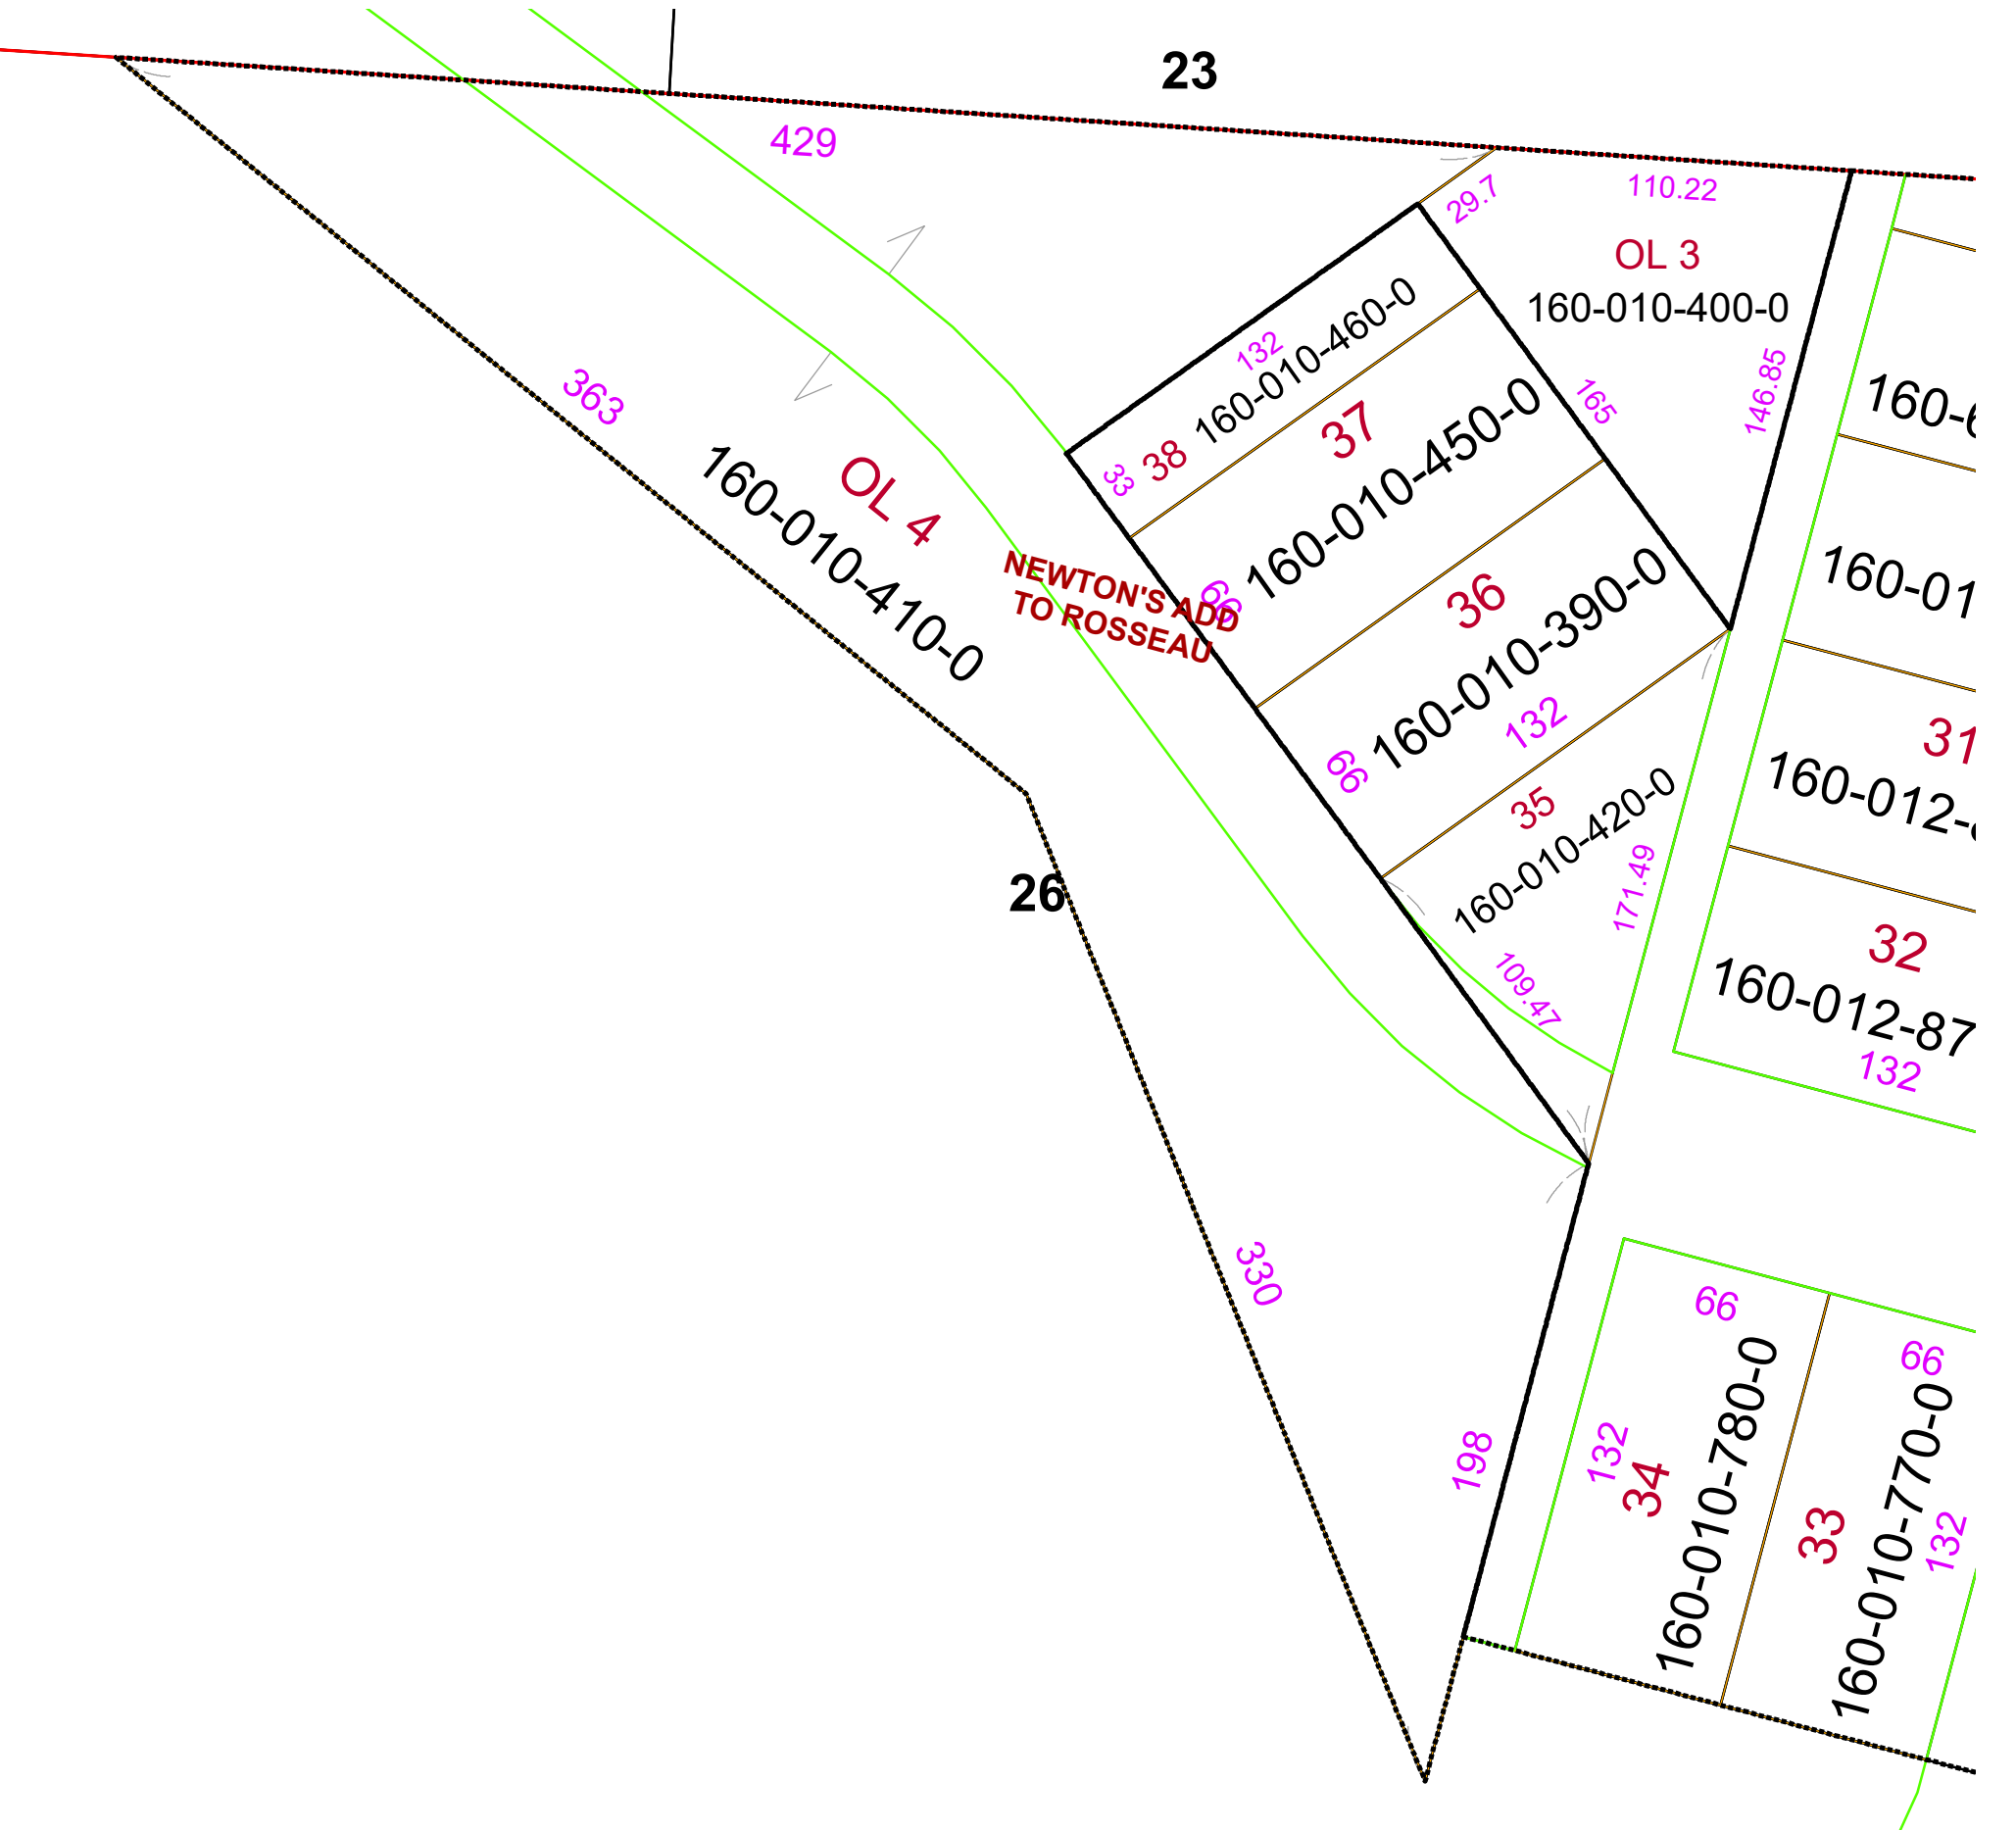

# NEWTON'S ADDITION TO ROSSEAU

23

# UNION TOWNSHIP SECTION 26 R 13 TWP 8 MORGAN COUNTY, OHIO

PIN	Owner	LegalDescr	Acres	VOL	PAGE
160-010-400-0	REED DELORES A	OUTLOT 3 ROSSEAU NEWTON	0	OR34	705
160-010-410-0	REED DELORES A	OUTLOT 4 NEWTON ADDITION	0	OR34	705

Boundaries	
	Hydro
	Section
	Roads
	Lot
	Township
	County
	Parcel
	ROW

Disclaimer: The information that these maps contains is for reference purposes only. Please bring any erros to the attention of the Engineer's Office staff. Thank you